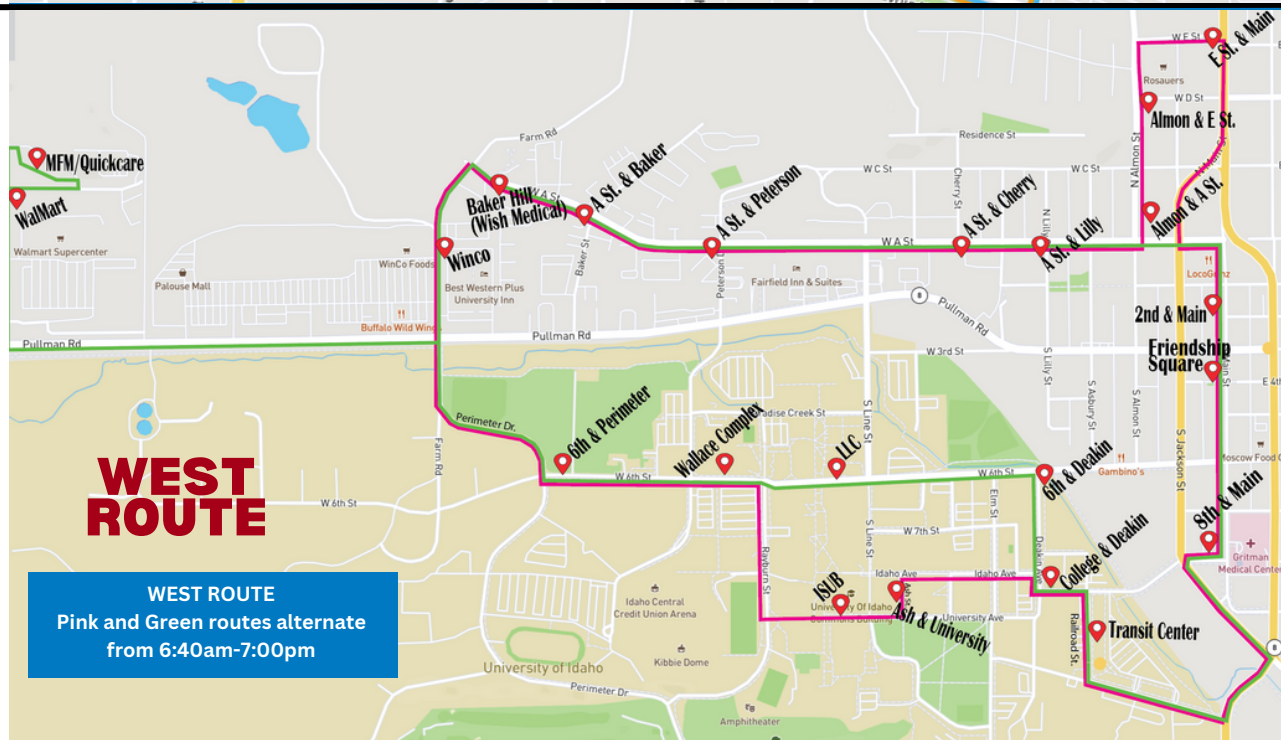

### EAST ROUTE

6:40am-8:30am Blue route ONLY

8:40am-7:00pm Blue & Orange routes alternate

Route times denote the minutes past the hour that the bus departs at each stop. Stop times in red are scheduled stops. All others are approx. departure times.

- Transit Center (depart) :10/:40
- College & Deakin :41/:10
- 6th & Deakin :41/:10
- Friendship Square :41/:11
- Almon & A St. :42
- Almon & E St. :43
- E St. & Main :44
- D St. & Jefferson :45
- D St. & Howard :46
- MHS/1912 Center :12
- 3rd & Polk :13
- 3rd & Lincoln :14
- 1st & Hayes :14
- Hayes & D St. :45/:15
- Hayes & F St. :45/:15
- F St. & Orchard :46/:16
- F St. & Mt. View :47/:17
- Skate Park :47/:17
- Mnt. View & Rolling Hills :47/:17
- 6th & Mt. View :48/:18
- 6th & Park :49/:19
- 6th & Blaine :49/:19
- 7th & Blaine :50/:20
- Blaine & Mabelle :50/:20
- Blaine & White :51/:21
- Styner & Northwood :53/:23
- Styner & Hawthorne :53/:23
- Styner & Main :54/:24
- Transit Center (arrive) :00/:30

- Transit Center (depart) :10/:40
- College & Deakin :10/:40
- 6th & Deakin :41
- Ash & University :11
- ISUB :12
- LLC :42
- Wallace Complex :12/:42
- 6th & Perimeter :13/:43
- Walmart :46
- MFM/QuickCare :47
- Winco :15/:50
- Baker Hill :15/:50
- A & Baker :16/:51
- A & Peterson :16/:51
- A & Cherry :17/:52
- A & Lily :18/:53
- A & Almon :19
- Almon & E :20
- E & Main :21
- 2nd & Main :22/:55
- Friendship Square :24/:56
- 8th & Main :25/:57
- Transit Center (arrive) :30/:00

**WEST ROUTE**  
 Pink and Green routes alternate from 6:40am-7:00pm